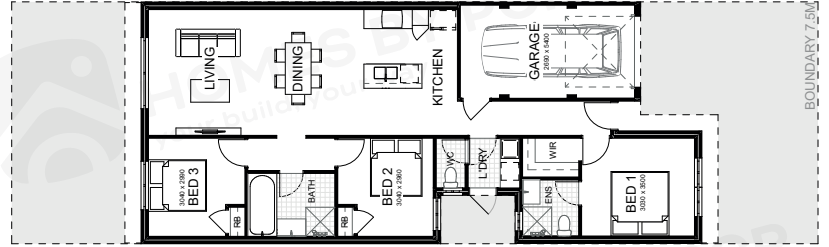

COMPACT SERIES

HOMES SUITABLE FOR SMALL AND NARROW BLOCKS

7.5M FRONTAGE

THE COVE

SUITABLE FOR 200SQM BLOCK

THE HAVEN

SUITABLE FOR 240SQM BLOCK

10.5M FRONTAGE

7.5M FRONTAGE

THE NEST

SUITABLE FOR 200SQM BLOCK

HOMES BY PCR
your build. your way

BC103701