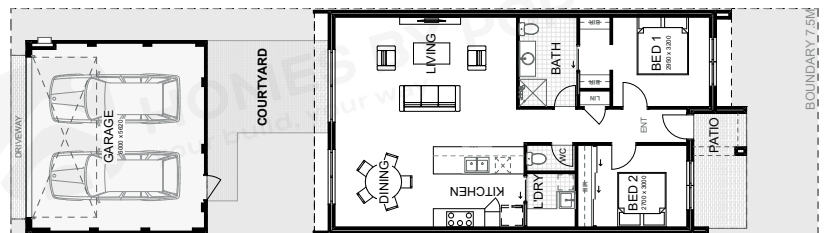

COMPACT SERIES

HOMES SUITABLE FOR SMALL AND NARROW BLOCKS

7.5M FRONTAGE

THE COVE

SUITABLE FOR 200SQM BLOCK

THE HAVEN

SUITABLE FOR 240SQM BLOCK

10.5M FRONTAGE

7.5M FRONTAGE

THE NEST

SUITABLE FOR 200SQM BLOCK

HOMES BY PCR
your build. your way

BC103701