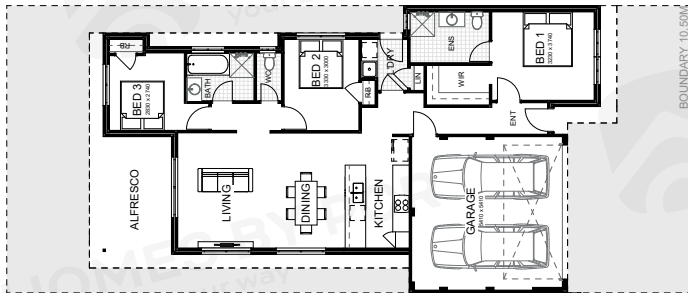

COMPACT SERIES

HOMES SUITABLE FOR SMALL AND NARROW BLOCKS

7.5M FRONTAGE

THE COVE

SUITABLE FOR 200SQM BLOCK

THE HAVEN

SUITABLE FOR 240SQM BLOCK

10.5M FRONTAGE

7.5M FRONTAGE

THE NEST

SUITABLE FOR 200SQM BLOCK

HOMES BY PCR
your build. your way

BC103701