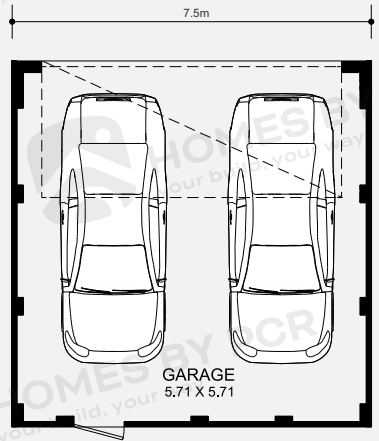

THE GRACEFUL

From **240K**

- 10-year structural Guarantee.
- 12-month maintenance Period.
- Double brick build. No delays with bricklayers.
- Plaster and white set (not drywall).
- Locally and stylish made cabinets.
- 20-mm stone tops throughout.
- Fully ducted reverse cycle air conditioning.
- Extensive range of modern builder's Tiles for direct viewing and selection.
- Hobless showers.
- Mitred tiling throughout.
- 32+ course ceiling height in main living areas.
- 27+ course garage ceiling height.
- LED downlight package.
- Carpets and timber flooring.
- Dowell windows quality range of sliding doors and windows.