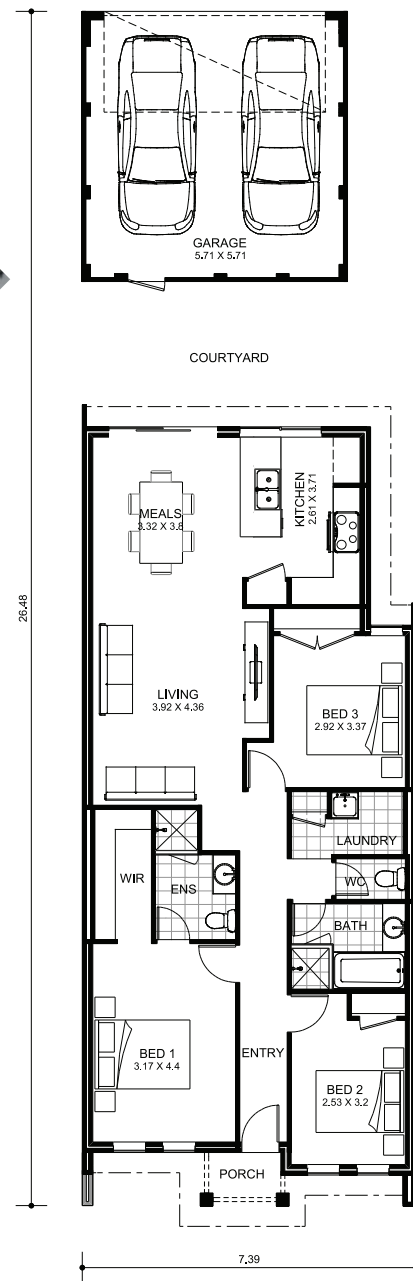

DISPLAY
COMING SOON

THE GRACEFUL

From **309k**

*Price is subject to change at any time

Perfectly designed for narrow lots, The Graceful is an elegant coming together of well-thought-out planning and modern living. Without sacrificing on space or amenities, this plan offers families interested in minimising their property footprint without compromising on luxurious wants and needs.

Specifications

- Min lot width 7.5M
- 3 bedrooms, 2 bathrooms, 2 car space garage
- Elegantly designed home for narrow lots
- The Graceful delivers modern luxury and spacious living in this well-designed plan.